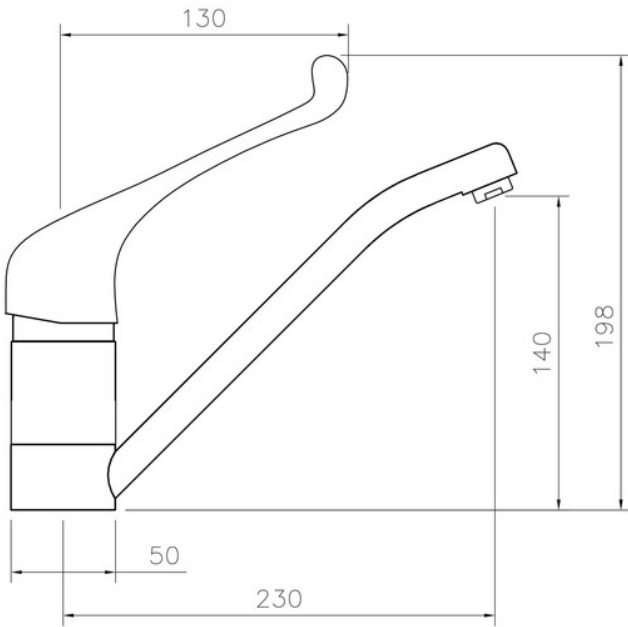

AQUAFLOW 5 TAP CHROME

TAF5LLCM/

Single lever design with high spout and long lever, designed to be easily operated.

- Single lever handle design
- Suitable for all pressure water systems
- Single flow spout
- WRAS approved

Overall Height (mm)	
Spout Reach (mm)	
Spout Height (mm)	
Spout Rotation Range	
Handle Type	
Colour	Chrome
Bar Pressure Suitability	
Min. Bar Pressure	
Max. Bar Pressure	
Mixed Flow Rate at 3 Bar Pressure (l/min)	
Flow Type	
Recommended Hot Water Temperature	
Maximum Hot Water Temperature	
Handle Control	
Centre Distance (mm)	
Cartridge Type	
Aerator Type	
Inlet Pipes	
Anti-Splash Spout	
Pull Out Spray	
WRAS Approved	
Product Code	TAF5LLCM/
Barcode	5015834045672

AQUAFLOW 5 TAP CHROME

TAF5LLCM/

Technical Drawing

Date of download: December 19, 2023

AGA Rangemaster continuously seeks improvements in specification, design and production of products and thus, alterations take place periodically. Whilst every effort is made to produce up to date resources, the information included here is intended as a guide. Always refer to the installation instructions when fitting, installation work should be completed by a professional tradesman.